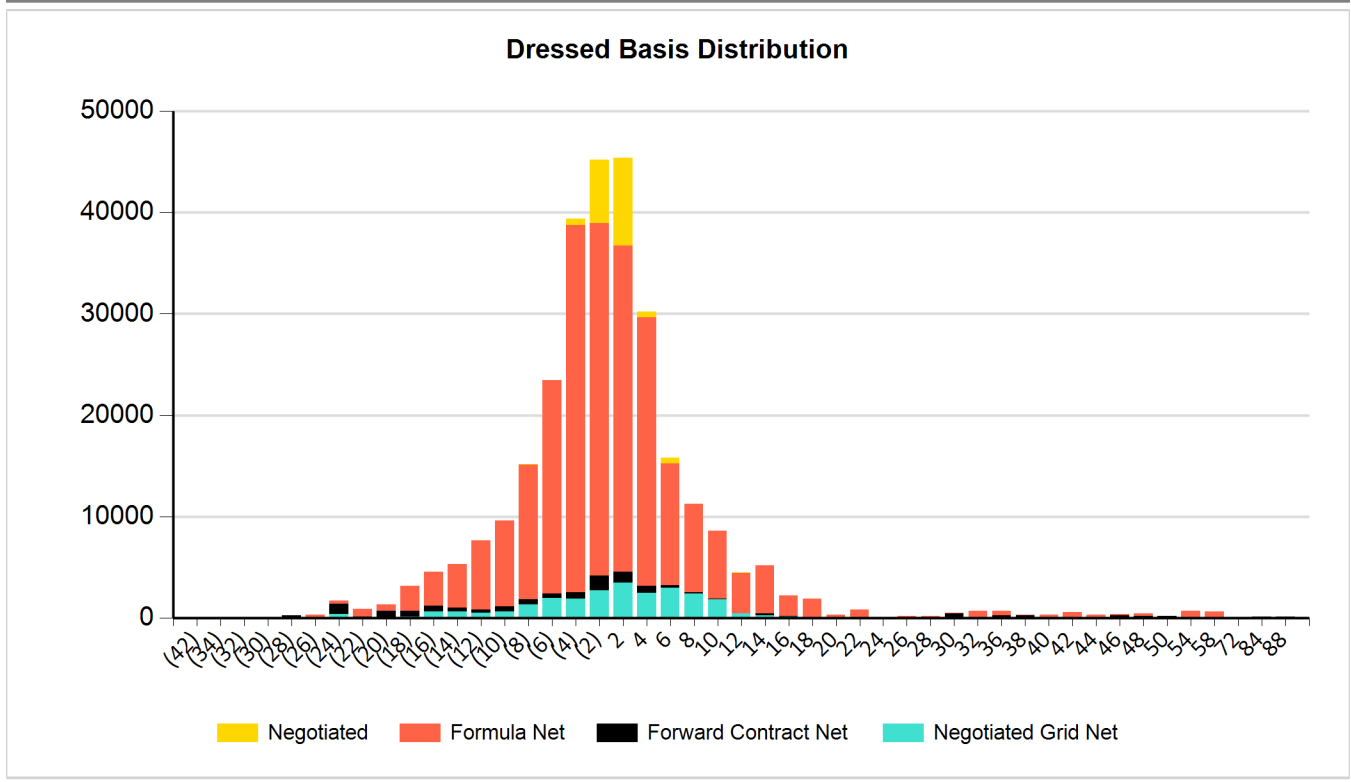

National Weekly Direct Beef Type Price Distribution

Agricultural Marketing Service
Livestock, Poultry, and Grain Market News

September 16, 2025

LM_CT215

Email us with accessibility issues regarding this report.

Explanatory Notes:

1 - Distribution groups are dynamic and only include groups where data exists for at least one purchase type.