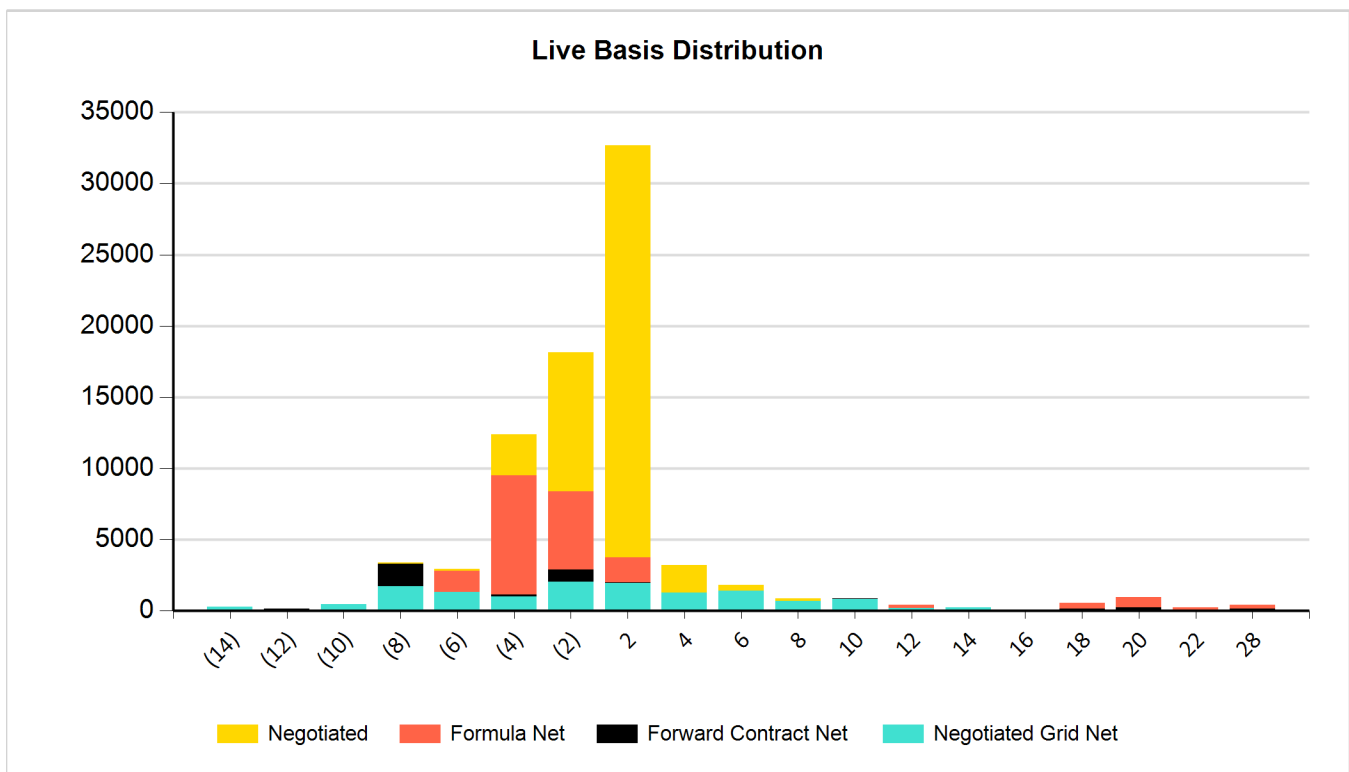

-22		753	101	
-20		644	674	12
-18		2,453	563	123
-16		3,322	557	654
-14		4,321	376	621
-12		6,853	335	479
-10		8,459	526	602
-8	40	13,307	502	1,315
-6		21,048	407	1,982
-4	627	36,228	600	1,923
-2	6,248	34,759	1,426	2,743
Dressed Wtd Avg	\$376.88	\$387.49	\$319.81	\$386.26
2	8,644	32,187	1,074	3,481
4	526	26,490	720	2,467
6	570	12,034	231	2,964
8		8,751	119	2,394
10		6,729	58	1,818
12	37	4,001		468
14		4,776	191	223
16		2,000	32	172
18		1,878		
20		309		
22		798		
24		26	40	
26		138	40	
28		175		
30		78	426	
32		683		
36		493	222	
38		120	221	
40		325		
42		587		
44		265	40	
46		156	232	
48		258	175	

National Weekly Direct Beef Type Price Distribution

Agricultural Marketing Service
Livestock, Poultry, and Grain Market News

September 16, 2025

LM_CT215

Email us with accessibility issues regarding this report.

50			215	
54		720		
58		625		
72			36	
84			102	
88			96	

CHARTS

National Weekly Direct Beef Type Price Distribution

Agricultural Marketing Service
Livestock, Poultry, and Grain Market News

September 16, 2025