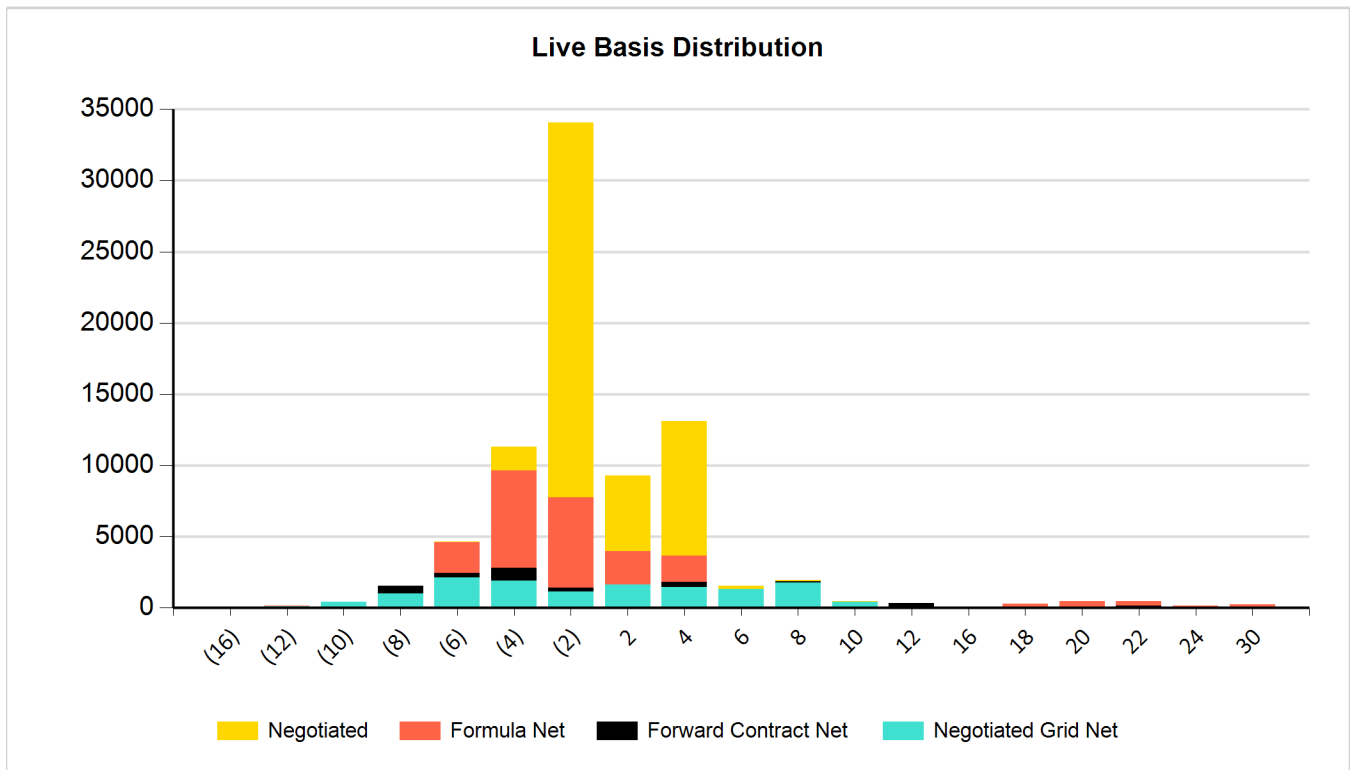

National Weekly Direct Beef Type Price Distribution

Agricultural Marketing Service
Livestock, Poultry, and Grain Market News

September 23, 2025

LM_CT215

[Email us with accessibility issues regarding this report.](#)

36		357	867	
38		785	805	
40		454	388	
42		602	411	
44		249	192	
46		177		
48		679	112	
50		76	147	
54		80		
56		716		
58		76		
62		118		

CHARTS

National Weekly Direct Beef Type Price Distribution

Agricultural Marketing Service
Livestock, Poultry, and Grain Market News