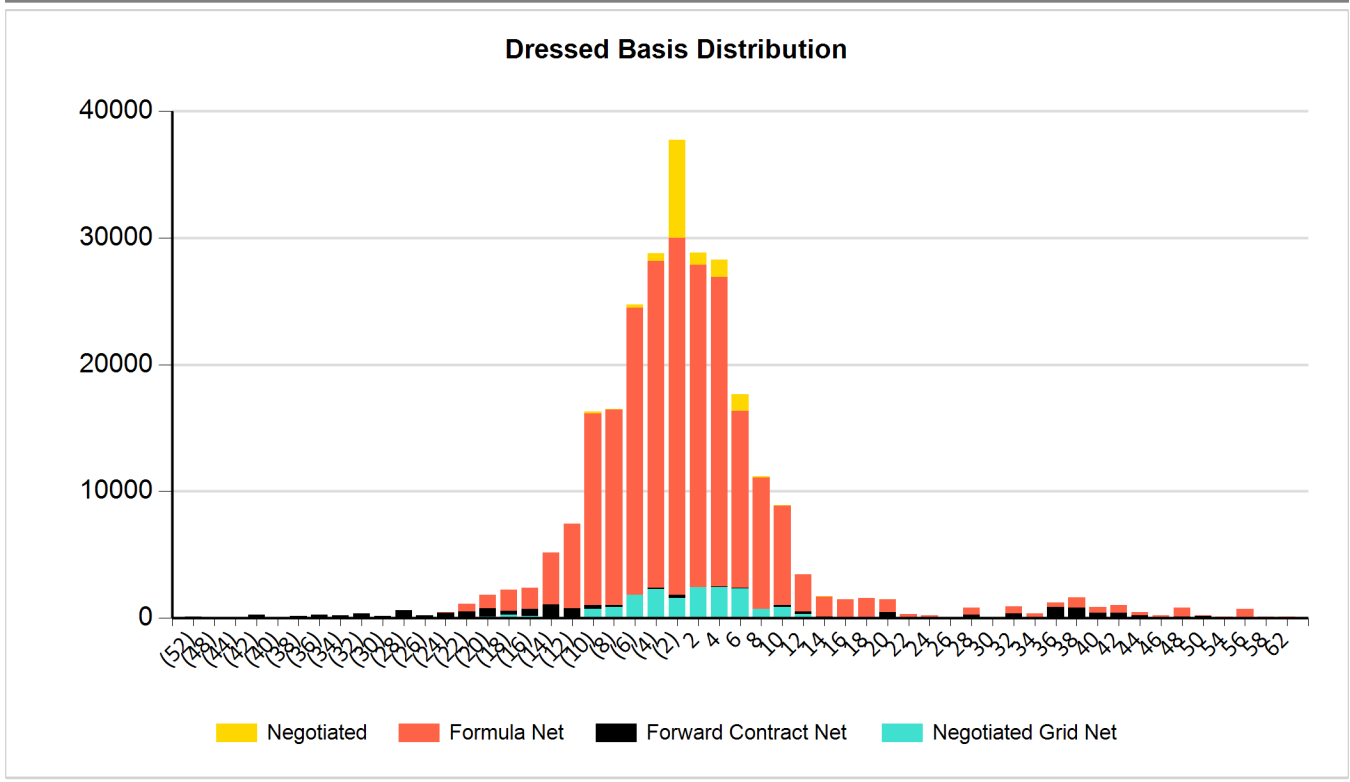

National Weekly Direct Beef Type Price Distribution

Agricultural Marketing Service
Livestock, Poultry, and Grain Market News

September 23, 2025

LM_CT215

Email us with accessibility issues regarding this report.

Explanatory Notes:

1 - Distribution groups are dynamic and only include groups where data exists for at least one purchase type.