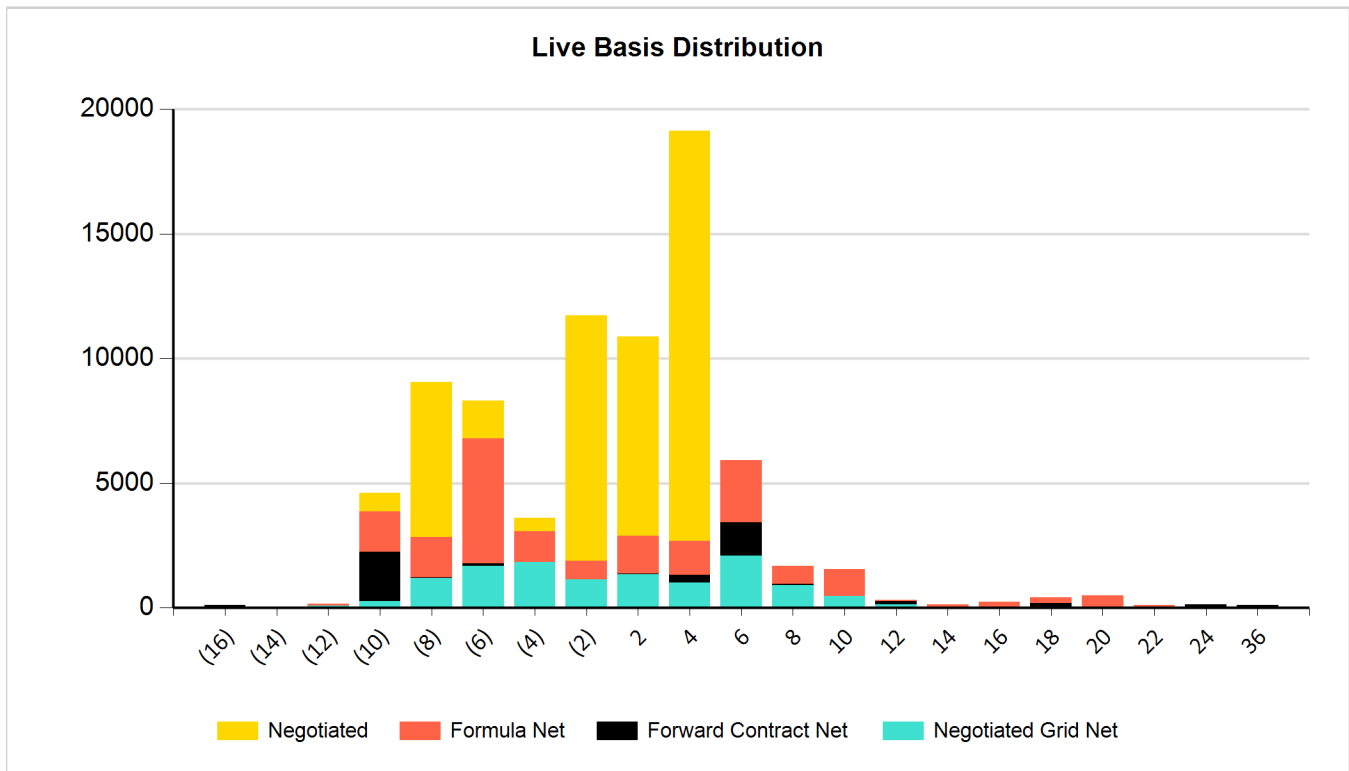

National Weekly Direct Beef Type Price Distribution

Agricultural Marketing Service
Livestock, Poultry, and Grain Market News

August 12, 2025

LM_CT215

[Email us with accessibility issues regarding this report.](#)

46		979	40	
48		246		
50		103		
52		106		
60		554		
64		76	34	
66		128		
82			40	

CHARTS

National Weekly Direct Beef Type Price Distribution

Agricultural Marketing Service
Livestock, Poultry, and Grain Market News