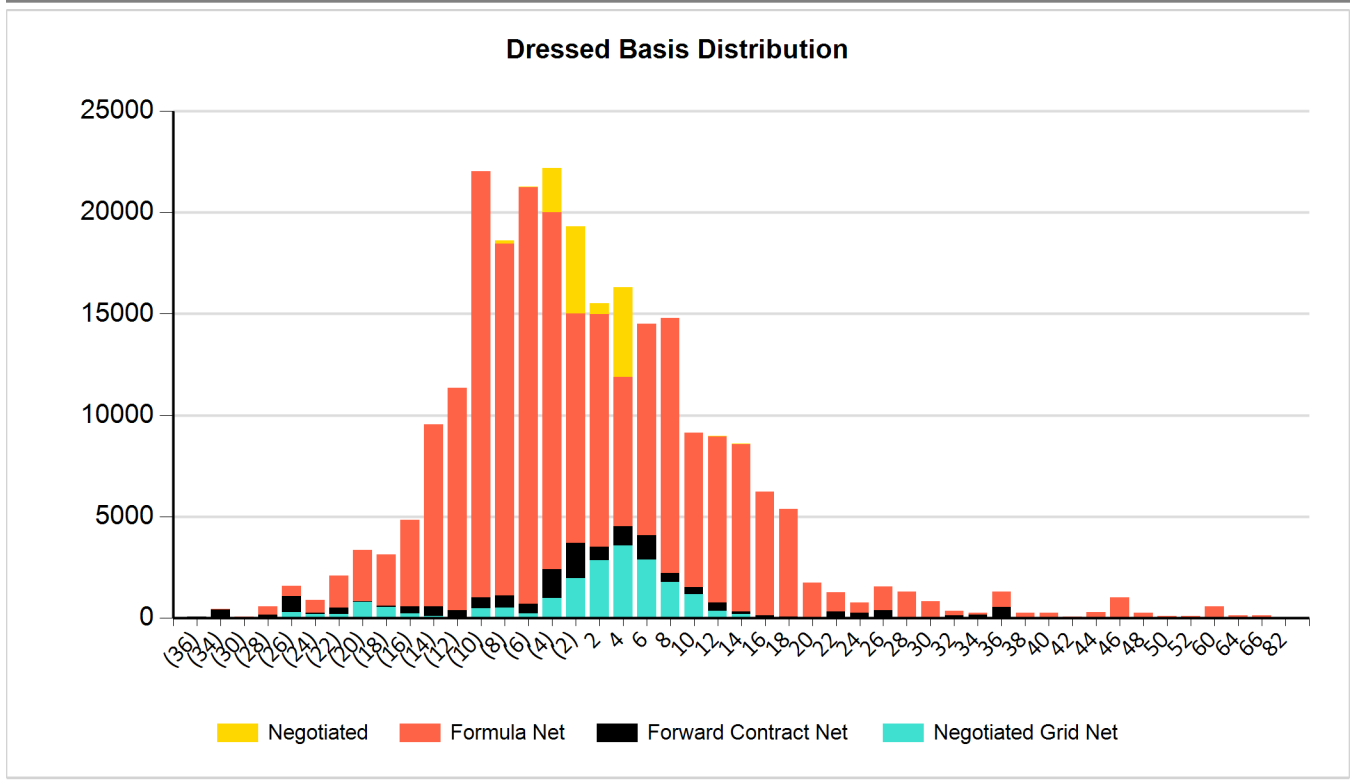

46		979	40	
48		246		
50		103		
52		106		
60		554		
64		76	34	
66		128		
82			40	

CHARTS

National Weekly Direct Beef Type Price Distribution

Agricultural Marketing Service
Livestock, Poultry, and Grain Market News

August 12, 2025

LM_CT215

Email us with accessibility issues regarding this report.

Explanatory Notes:

1 - Distribution groups are dynamic and only include groups where data exists for at least one purchase type.