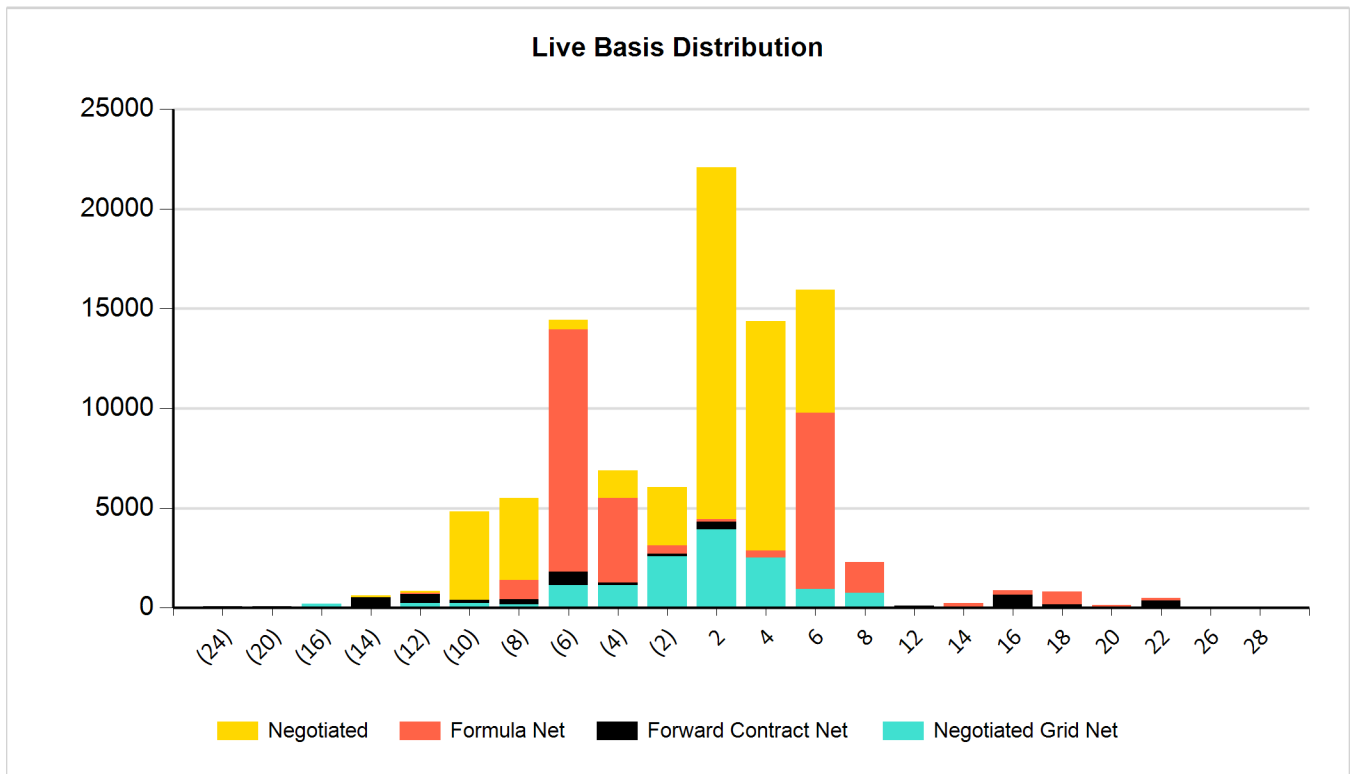

National Weekly Direct Beef Type Price Distribution

Agricultural Marketing Service
Livestock, Poultry, and Grain Market News

July 29, 2025

LM_CT215

[Email us with accessibility issues regarding this report.](#)

42		654		
44		38	218	
46		381		
50		639		
52		74		
54		450	34	
56		781	34	
60		34	36	
62		35		
66		82		
68		2,085		

CHARTS

National Weekly Direct Beef Type Price Distribution

Agricultural Marketing Service
Livestock, Poultry, and Grain Market News