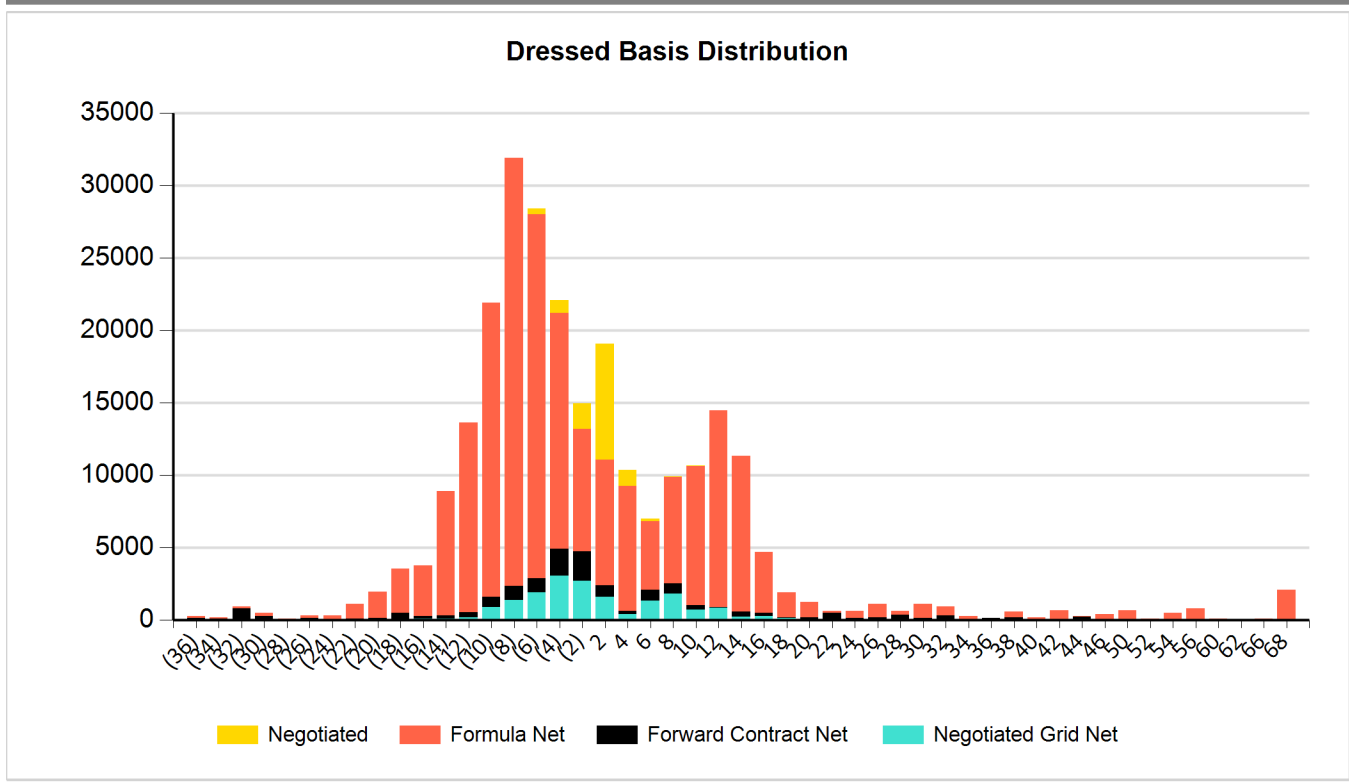

42		654		
44		38	218	
46		381		
50		639		
52		74		
54		450	34	
56		781	34	
60		34	36	
62		35		
66		82		
68		2,085		

CHARTS

National Weekly Direct Beef Type Price Distribution

Agricultural Marketing Service
Livestock, Poultry, and Grain Market News

July 29, 2025

LM_CT215

Email us with accessibility issues regarding this report.

Explanatory Notes:

1 - Distribution groups are dynamic and only include groups where data exists for at least one purchase type.