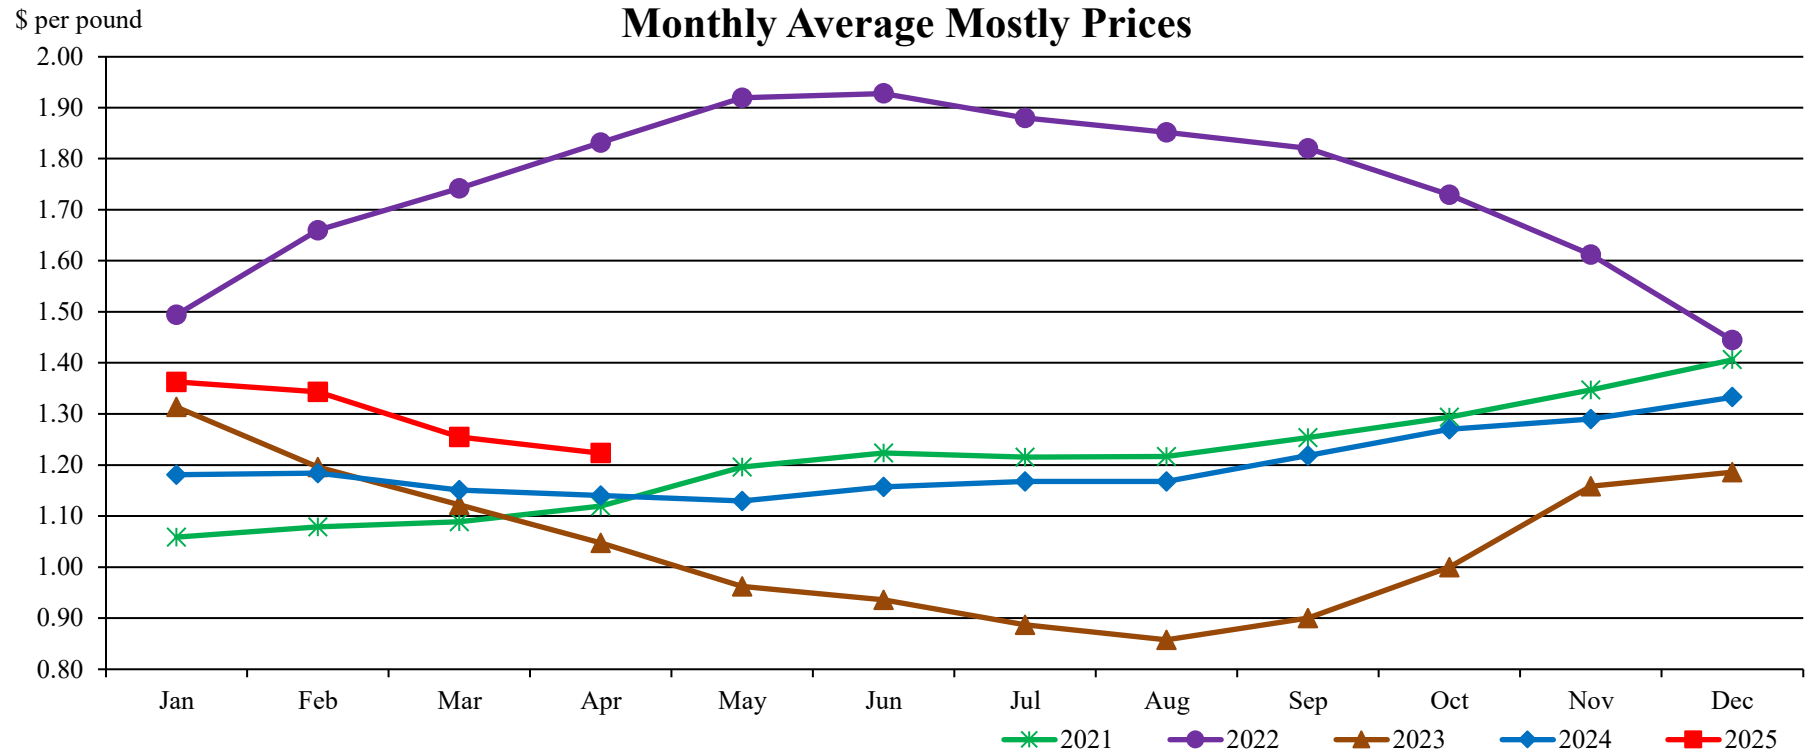

West U.S. Dry Buttermilk Monthly Average Mostly Prices

Year	Jan	Feb	Mar	Apr	May	Jun	Jul	Aug	Sep	Oct	Nov	Dec
2021	1.0589	1.0787	1.0889	1.1195	1.1963	1.2236	1.2155	1.2167	1.2535	1.2939	1.3470	1.4063
2022	1.4946	1.6595	1.7417	1.8314	1.9195	1.9277	1.8799	1.8514	1.8202	1.7295	1.6124	1.4447
2023	1.3136	1.1963	1.1220	1.0475	0.9620	0.9360	0.8873	0.8576	0.9000	1.0000	1.1586	1.1860
2024	1.1810	1.1838	1.1508	1.1402	1.1298	1.1574	1.1677	1.1675	1.2183	1.2700	1.2897	1.3331
2025	1.3629	1.3434	1.2552	1.2234	#N/A	#N/A	#N/A	#N/A	#N/A	#N/A	#N/A	#N/A

DATA SOURCE, USDA, AMS, DMN Monthly Averages, released 5/2/2025

West U.S. Dry Buttermilk Monthly Average Mostly Prices

GRAPH/SOURCE USDA, AMS, DMN
USDA/AMS/Dairy Market News, Madison, Wisconsin, (608) 422-8587

Dairy Market News website: <https://www.ams.usda.gov/market-news/dairy>
Dairy Market News database portal: <https://mymarketnews.ams.usda.gov/>